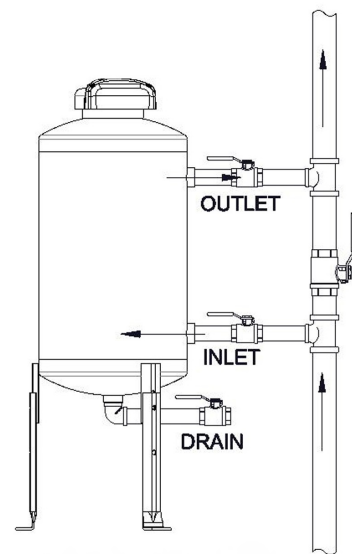

**Econo-Series Bypass
& Filter-Feeders
EC-5 & EC-5TC**

vector
Industries, Inc.

WITH FILTER

WITHOUT FILTER

Specifications, Capacities, Measurements 5 gal ▪ (Cartridge) Filter-Feeder w/Legs		EC-5	EC-5TC
#	Component or Parameter	< 200 psi	< 300 psi
1	Capacity (approximate)	5 gal	5 gal
2	Max temperature	200° F	200° F
3	Max pressure	200 psi	300 psi
4	Cap (incl.): < 200psi (3-lug) or < 300psi (thread)	3-lug	Threaded
5	Legs: bolt-on, non-adjustable, 7" floor clear.	Included	Included
6	Foot-Lock™: Slotted Mounting Tabs	N/A	N/A
7	Filter Kit (#10055); CARTRIDGE-20, rod, caps	Optional	Optional
8	Neck: Standard or Extended	Standard	Standard
9	Cap: diameter	3.5"	3.5"
10	Fill opening: diameter	3.5"	3.5"
11	Base-Configuration: In (Dish) or Out (Dome)	Out	Out
12	Body: Width (Diameter)	10.0"	10.0"
13	Height	30.1"	30.1"
14	Fittings (size): NPT	3/4"	3/4"
15	Shipping Weight	34	34