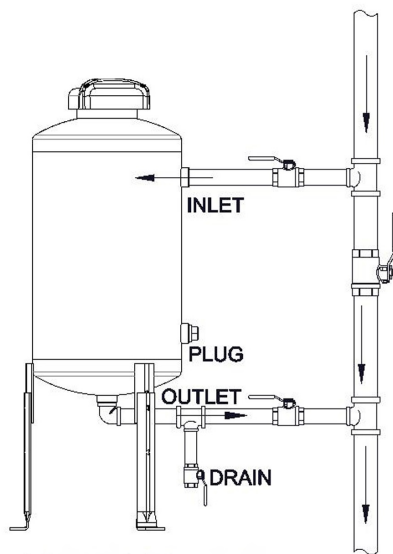

**Econo-Series Bypass
& Filter-Feeders
EC-5 & EC-5TC**

vector
Industries, Inc.

WITH FILTER

WITHOUT FILTER

Specifications, Capacities, Measurements 5 gal ▪ (Cartridge) Filter-Feeder w/Legs		EC-5	EC-5TC
#	Component or Parameter	< 200 psi	< 300 psi
1	Capacity (approximate)	5 gal	5 gal
2	Max temperature	200° F	200° F
3	Max pressure	200 psi	300 psi
4	Cap (incl.): < 200psi (3-lug) or < 300psi (thread)	3-lug	Threaded
5	Legs: bolt-on, non-adjustable, 7" floor clear.	Included	Included
6	Foot-Lock™: Slotted Mounting Tabs	N/A	N/A
7	Filter Kit (#10055); CARTRIDGE-20, rod, caps	Optional	Optional
8	Neck: Standard or Extended	Standard	Standard
9	Cap: diameter	3.5"	3.5"
10	Fill opening: diameter	3.5"	3.5"
11	Base-Configuration: In (Dish) or Out (Dome)	Out	Out
12	Body: Width (Diameter)	10.0"	10.0"
13	Height	30.1"	30.1"
14	Fittings (size): NPT	3/4"	3/4"
15	Shipping Weight	34	34