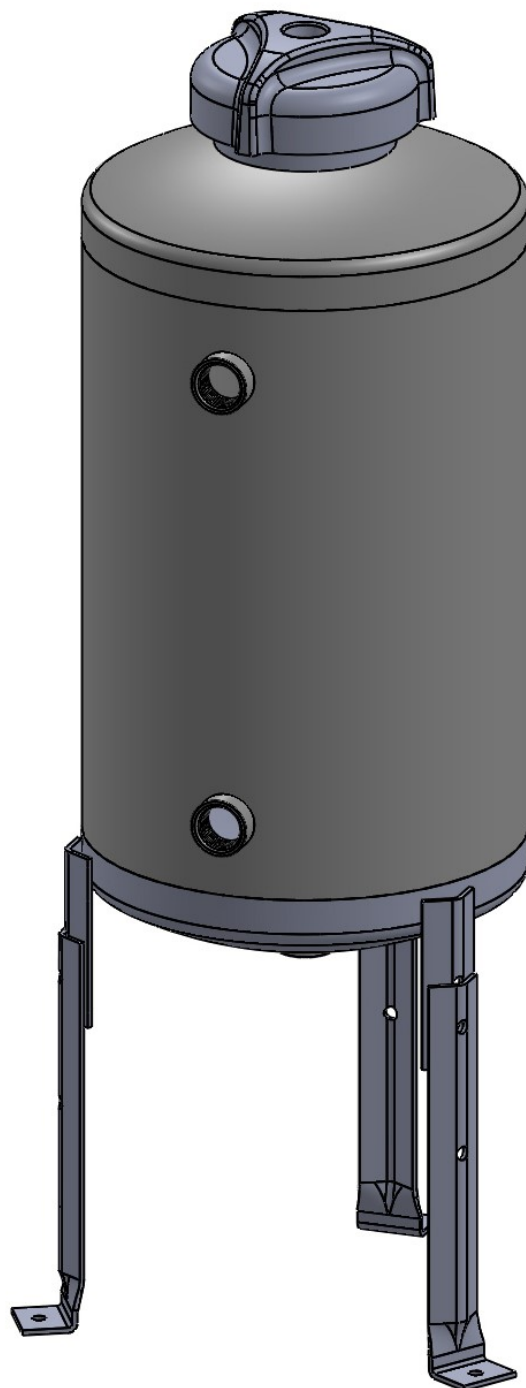

**Econo-Series Bypass
& Filter-Feeders
EC-5 & EC-5TC**

vector
Industries, Inc.

WITH FILTER

WITHOUT FILTER

Specifications, Capacities, Measurements 5 gal ▪ (Cartridge) Filter-Feeder w/Legs		EC-5	EC-5TC
#	Component or Parameter	< 200 psi	< 300 psi
1	Capacity (approximate)	5 gal	5 gal
2	Max temperature	200° F	200° F
3	Max pressure	200 psi	300 psi
4	Cap (incl.): < 200psi (3-lug) or < 300psi (thread)	3-lug	Threaded
5	Legs: bolt-on, non-adjustable, 7" floor clear.	Included	Included
6	Foot-Lock™: Slotted Mounting Tabs	N/A	N/A
7	Filter Kit (#10055); CARTRIDGE-20, rod, caps	Optional	Optional
8	Neck: Standard or Extended	Standard	Standard
9	Cap: diameter	3.5"	3.5"
10	Fill opening: diameter	3.5"	3.5"
11	Base-Configuration: In (Dish) or Out (Dome)	Out	Out
12	Body: Width (Diameter)	10.0"	10.0"
13	Height	30.1"	30.1"
14	Fittings (size): NPT	3/4"	3/4"
15	Shipping Weight	34	34