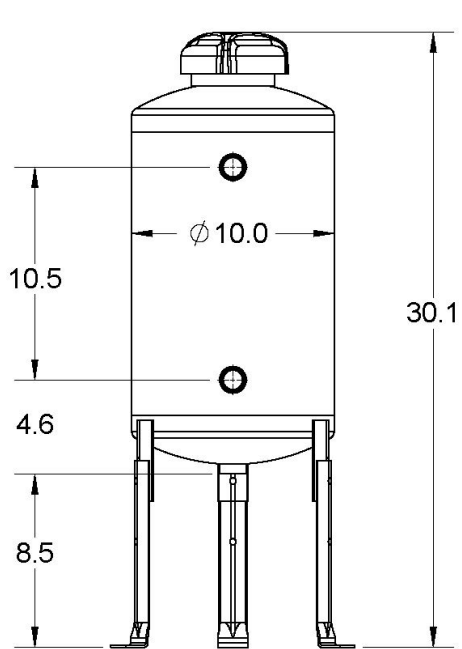

**Econo-Series Bypass
& Filter-Feeders
EC-5 & EC-5TC**

vector
Industries, Inc.

WITH FILTER

WITHOUT FILTER

Specifications, Capacities, Measurements 5 gal ▪ (Cartridge) Filter-Feeder w/Legs		EC-5	EC-5TC
#	Component or Parameter	< 200 psi	< 300 psi
1	Capacity (approximate)	5 gal	5 gal
2	Max temperature	200° F	200° F
3	Max pressure	200 psi	300 psi
4	Cap (incl.): < 200psi (3-lug) or < 300psi (thread)	3-lug	Threaded
5	Legs: bolt-on, non-adjustable, 7" floor clear.	Included	Included
6	Foot-Lock™: Slotted Mounting Tabs	N/A	N/A
7	Filter Kit (#10055); CARTRIDGE-20, rod, caps	Optional	Optional
8	Neck: Standard or Extended	Standard	Standard
9	Cap: diameter	3.5"	3.5"
10	Fill opening: diameter	3.5"	3.5"
11	Base-Configuration: In (Dish) or Out (Dome)	Out	Out
12	Body: Width (Diameter)	10.0"	10.0"
13	Height	30.1"	30.1"
14	Fittings (size): NPT	3/4"	3/4"
15	Shipping Weight	34	34