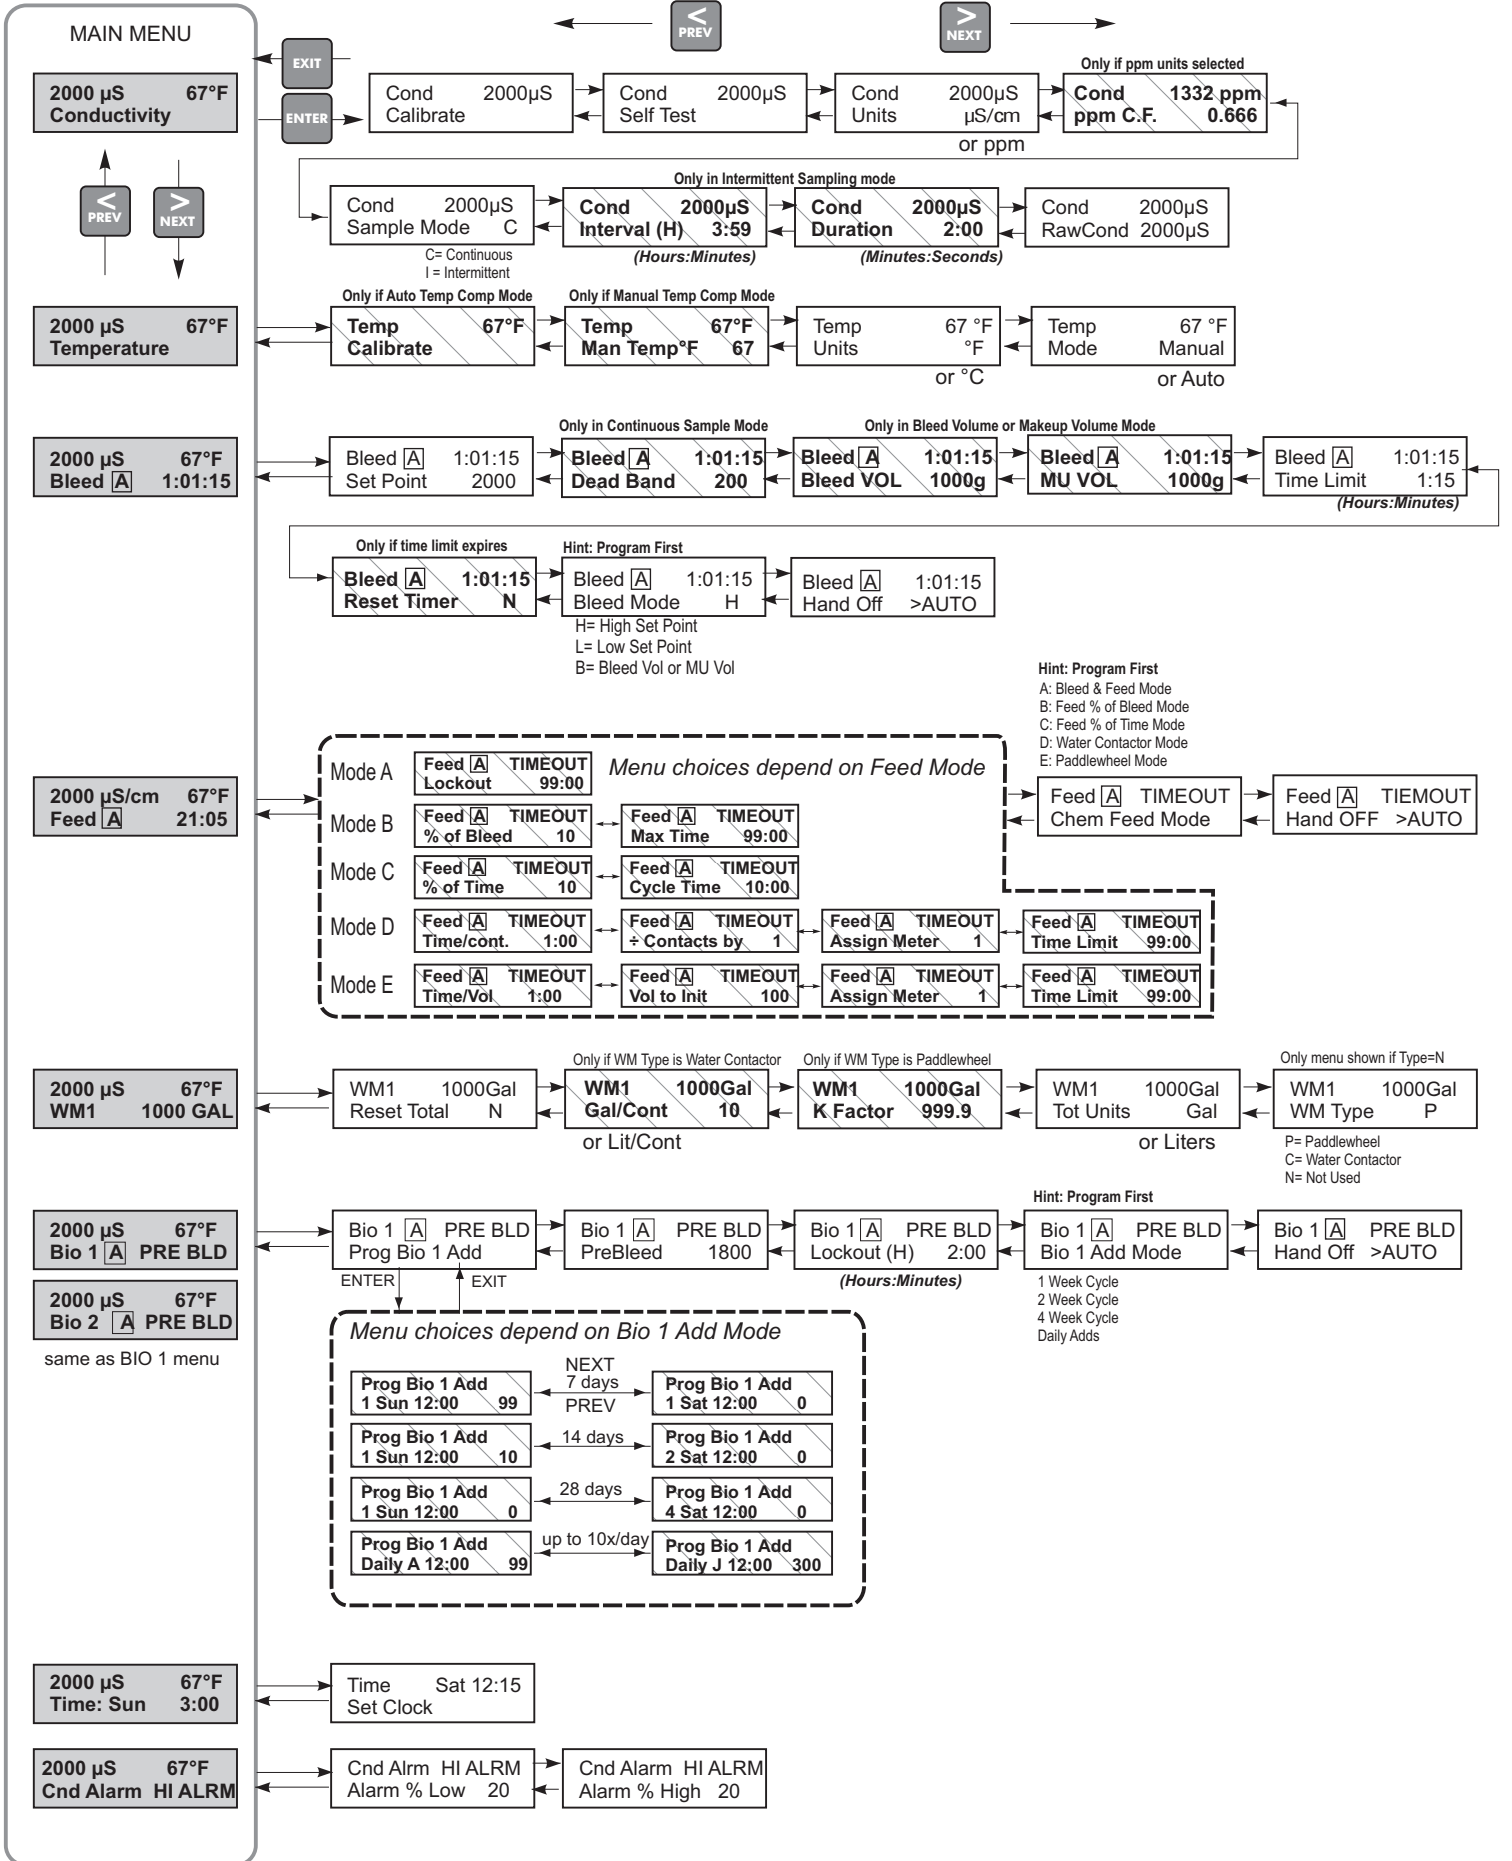

# WCT410 Series Cooling Tower Controller Quick Reference

## WCT410 Series Cooling Tower Controller Quick Reference